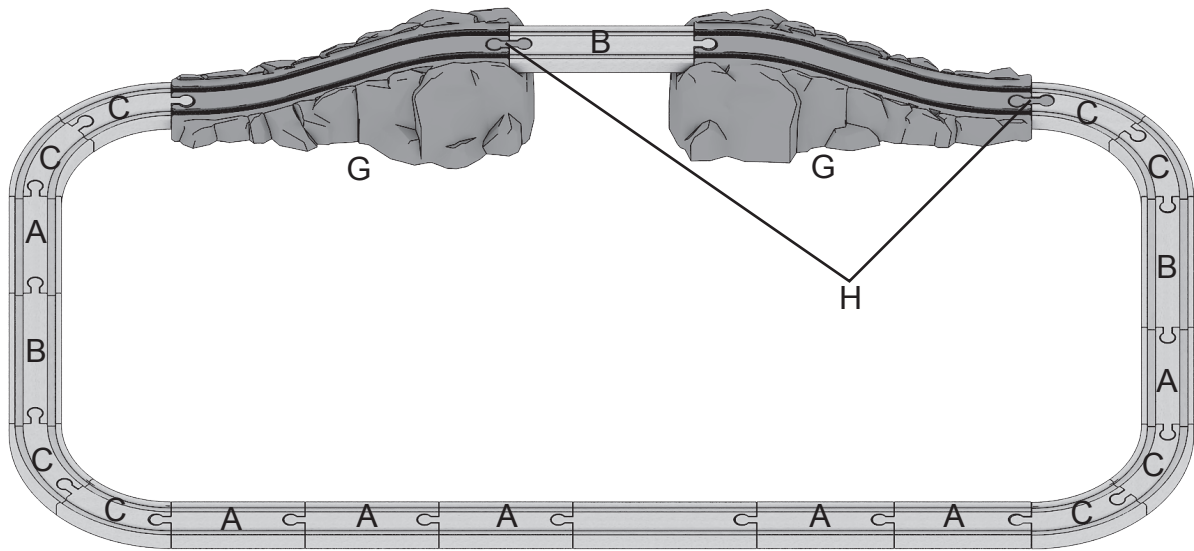

Bandits *and* Angels

Train set 80 pcs. Cargo Express

Meer lay-outs/ Multiple layout/ Mehrere layout/ Présentation multiple /Più layout / Más diseños :

1

2